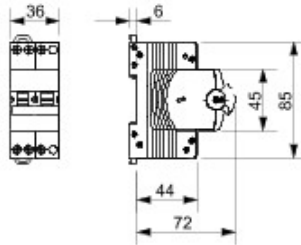

Omschrijving COMPACTE MINIATUURSTROOMONDERBREKER

Code MTC 60

Aantal

polen 3P

Aantal

modules 2

Nominale
stroom 13 A

Curve C

DIMENSIONAL

STANDARDS/APPROVALS

GEWISS S.p.A. Via A. Volta, 1
24069 Cenate Sotto - Bergamo - Italy
tel. +39 035 94 61 11 fax +39 035 94 69 09

www.gewiss.com
sat@gewiss.com
Last update 26/04/2024

Data, measures, designs and pictures are shown
only as informative purposes,
and could be changed without previous notice