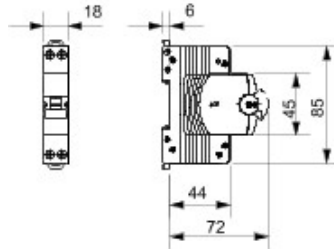

Omschrijving COMPACTE MINIATUURSTROOMONDERBREKER

Code MTC 45

Aantal

polen 2P

Aantal
modules 1

Nominale
stroom 25 A

Curve C

Nominale
spanning 230 V

DIMENSIONAL

STANDARDS/APPROVALS

GEWISS S.p.A. Via A. Volta, 1
24069 Cenate Sotto - Bergamo - Italy
tel. +39 035 94 61 11 fax +39 035 94 69 09

www.gewiss.com
sat@gewiss.com
Last update 20/04/2024

Data, measures, designs and pictures are shown only as informative purposes, and could be changed without previous notice