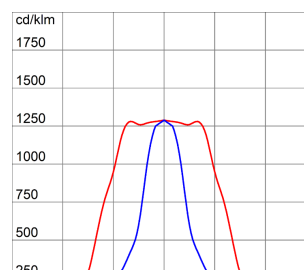

PHOTOMETRIC DISTRIBUTION

Data, measures, designs and pictures are for information purpose only, last update 18/07/2024. They can be changed at any moment, therefore it is always recommended to read the last updated version published on the website www.gewiss.com. Lumen output and system power are subject to a tolerance of +/- 10%. Unless stated otherwise, the values apply to an ambient temperature of 25°C. Terms of warranty at <https://www.gewiss.com/it/en/company/landingpage/led-warranty>. - 1 of 2