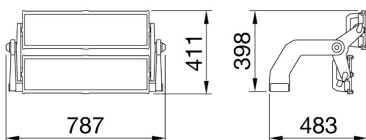

DIMENSIONAL