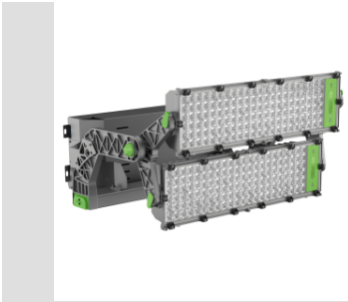

### SPATIUM PRO

Spatium PRO | 2 is a high-power outdoor LED floodlight, suitable for lighting large areas and industrial zones. The floodlight has a graphite grey finish with trivalent treatment for maximum resistance to oxidation and is equipped with an integrated 'self-cleaning' heat dissipation system. It consists of 2 modules, each with a bleed and anti-condensation valve, protected from accidental impact. The rotation system between the brackets and optic modules is of a truncated-conical aluminium type, with an integrated goniometer in the bracket for easy control of orientation, and screw and grub screw fastening, which guarantees the secure fixing of each individual module over time. The blocks are misaligned to allow for better thermal dissipation and increased system efficiency and longevity. The floodlight is available in the following colour temperatures 3,000K, 4,000K or 5,700K and colour rendering CRI>70 (SDCM 5 Step), CRI>80 (SDCM 3 Step). The range also includes 4 types of optics: circular 40°, symmetrical/elliptical optic, and 2 asymmetric optics. The T.I.R.Ex. optic system developed by GEWISS with lenses in PMMA HT (high-transparency), gives complete control over the light beam, allowing for great flexibility for any project design, with high qualitative and quantitative performance. The system includes an external power supply unit installed on the bracket or remote in the DALI version. The Power supply unit is for single-phase electric networks, protected from surges up to 6KV in differential mode and 10KV in common mode.