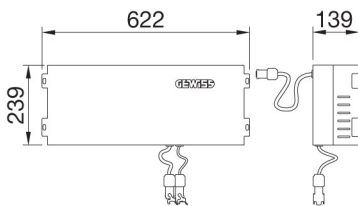

#### SPATIUM PRO

Spatium PRO | 2 is a high-power LED floodlight, with a high-emittance LES (light emitted surface), suitable for lighting professional and semi-professional sporting facilities. The floodlight has a graphite grey finish with trivalent treatment for maximum resistance to oxidation and is equipped with an integrated 'self-cleaning' heat dissipation system. It consists of 2 modules, each with a bleed and anti-condensation valve, protected from accidental impact. The rotation system between the brackets and optic modules is of the truncated-conical aluminium type, with an integrated goniometer in the bracket for easy control of orientation, and screw and grub screw fastening, which guarantees the fastness of each individual module over time. The floodlight is available in the following colour temperatures 4,000K or 5,700K and colour rendering CRI>70, CRI>80 o CRI>90 (TLCI>80). In addition, the range offers 6 types of circular optics, from 8° up to 40°, 1 symmetrical/elliptical optic and 2 asymmetric optics. The T.I.R.Ex. optic system developed by GEWISS with lenses in PMMA HT (high-transparency), gives complete control over the light beam, allowing for great flexibility in any project design, with high qualitative and quantitative performance. The power supply box can be installed on the bracket or remote, and is protected from surges up to 10KV, either in differential or common mode, with a single cable. The range requires a DALI2 or DMX-RDM power supply to permit the greatest flexibility in the creation of lighting scenarios, even of great complexity.

#### DIMENSIONAL