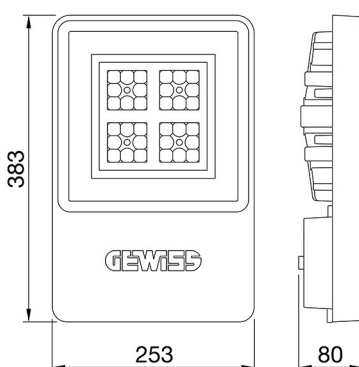

DIMENSIONAL