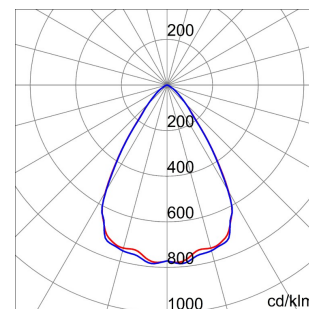

PHOTOMETRIC DISTRIBUTION