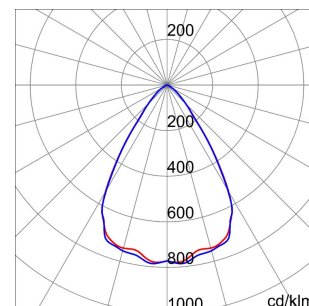

SMART[4]

Smart [4] UL is the series of indoor LED lighting devices suitable for lighting of industries and sports facilities. Three different sizes available: 1M, 2M and 4M. The body is made of nylon "Halogen-free" loaded with gray fiberglass (RAL7035) with venting and anti-condensation device, aluminum alloy heat dissipation device EN AB 44300. It is equipped with a double optical system that provides a metallic reflector with ARRAY optics and a metallic reflector with PMMA lenses stabilized at the UV, high efficiency, which allow two different light distributions 60° and 90°. The electrical connection will be via 3x16 AWG tear-proof cable coming out of the product via a PG13.5 plastic cable gland UL certified. Industrial reflector is UL certified UL (UL 1598 - CSA C22.2 No. 250.0-18). It is possible to install hanging, wall and projection devices. It is available with three types of Colour Temperature (4000K / 5700K), CRI>80 Colour Rendering Index and ON/OFF power supply.

DIMENSIONAL

PHOTOMETRIC DISTRIBUTION

SMART[4]

TECHNICAL SYMBOLOGY

0,097 m²

IP
IP66

IK
IK08

GWT
850 °C