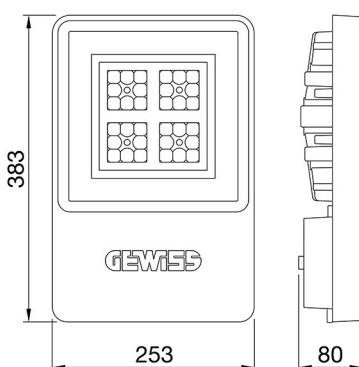

SMART[4]

Smart [4] UL is the series of indoor LED lighting devices suitable for lighting of industries and sports facilities. Three different sizes available: 1M, 2M and 4M. The body is made of nylon "Halogen-free" loaded with gray fiberglass (RAL7035) with venting and anti-condensation device, aluminum alloy heat dissipation device EN AB 44300. It is equipped with a double optical system that provides a metallic reflector with ARRAY optics and a metallic reflector with PMMA lenses stabilized at the UV, high efficiency, which allow two different light distributions 60° and 90°. The electrical connection will be via 3x16 AWG tear-proof cable coming out of the product via a PG13.5 plastic cable gland UL certified. Industrial reflector is UL certified UL (UL 1598 - CSA C22.2 No. 250.0-18). It is possible to install hanging, wall and projection devices. It is available with three types of Colour Temperature (4000K / 5700K), CRI>80 Colour Rendering Index and ON/OFF power supply.

DIMENSIONAL

PHOTOMETRIC DISTRIBUTION

SMART[4]

TECHNICAL SYMBOLOGY

0,097 m²

IP
IP66

IK
IK08

GWT
850 °C