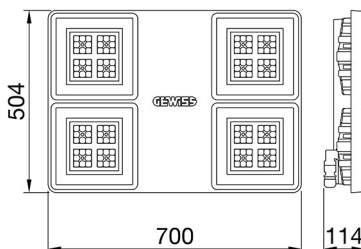

Smart [4] is a series of LED indoor appliances suitable for the lighting of industries and sports facilities. It is available in HE (High Efficiency), HLO (High Lumen Output) and integrated DALI Emergency. Three different sizes available: 1M, 2M and 4M. The body is made of "Halogen-free" nylon loaded with grey glass fibre (RAL7035) with vent and anti-condensation device, heat dissipation device in aluminium alloy EN AB 44300. It is equipped with a dual optical system that includes a metallic reflector with ARRAY optics and a metallic reflector with UV stabilized PMMA lenses, with high efficiency, which allow a wide variety of light distributions 30°, 60°, 90°, Asymmetric and Elliptical. The version with through wiring has pre-wired mechanical and electrical connection components. Suspension, wall and projection appliances can be installed. It is available with three types of Colour Temperature (3000K / 4000K / 5700K), Color Rendering Index CRI>80 and two power supply options (ON/OFF or DALI).

DIMENSIONAL

PHOTOMETRIC DISTRIBUTION

0,350 m²

IP
IP66

IK
IK08

GWT
850 °C

STANDARDS/APPROVALS

**UK
CA**