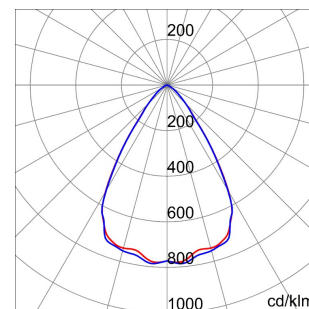

GENERAL INFORMATION		OPTIC AND ILLUMINATING FEATURES	
Context	Lighting for industries and large sports facilities	Optiek	60°
Luminaire	LED Industrial Reflector	Unified Glare Rating	UGR ≤ 22
Toepassing	Intern	Lumen- vermogen (lm)	39600
Unique digital code (Datamatrix)	Datamatrix	Efficacy (lm/W)	157
Kleur	Grijs RAL 7035	Kleur temperatuur	4000 K
Type lichtbron	LED	Colour Rendering Index	CRI>80
System vermogen	253 W	Standard Deviation Colour Matching	SDCM = 3
LED Lifetime	L90B10 (Tq+25°C) = 100.000 h - L90B10 (Tq+50°C) = 50.000 h	Photobiological Risk Class	RG0
Gewicht (kg)	13.5	Standaard	EN 60598-1 ; EN 60598-2-1 ; EN 60598-2-24
Garantie	5 jaar	ELETRICAL AND LIGHTING FEATURES	
Opslagtemperatuur	-40 +70 °C	Voedings- spanning	220 - 240 V
Operating temperature	-30°C ÷ +50 °C	Nominale frequentie (Hz)	50/60 Hz
MATERIALS		Driver	Included
Body	PA6 "Halogen Free" loaded fibreglass	Type plaat	Tempered glass Thickness 4mm
Overvoltage protection	DM 6 kV / CM 10 kV	Optic	Metallic PC reflector and PMMA lenses
Control System	1 x DALI DT6	Gasket	anti-aging silicone
INSTALLATION AND MAINTENANCE		Locking Hook	-
Mounting and installation	Ceiling - Wallmounting - Suspension	External screw	Roestvrij staal
Tilt	With bracket accessory	Colour	Grijs RAL 7035
Wiring	With GW connect watertight connector	STANDARDS AND APPROVALS	
Bevestiging	-	Classificering	-
Light source replaceability	By professional	Toestel met verlaagde oppervlaktetemperatuur	Ja
Controlgear replaceability	By professional	DIN 18032-3-certificering	With Bracket - Rope Kit + terminal (in approval)
Driver Box	Ingebouwd	IPEA	-
Maximum surface exposed to the wind	0,350 m ²	Isolatie- klasse	I
		IP- graad	IP66
		Stoot- bestendigheid	IK08
		Glow Wire Test	850 °C

DIMENSIONAL

PHOTOMETRIC DISTRIBUTION

0,350 m²

IP
IP66

IK
IK08

GWT
850 °C

STANDARDS/APPROVALS

**UK
CA**