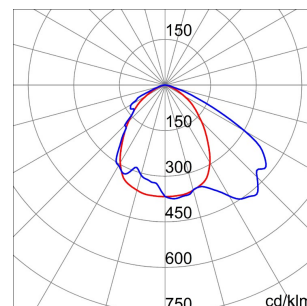

GENERAL INFORMATION		OPTIC AND ILLUMINATING FEATURES	
Context	Lighting for industries and sports facilities	Optiek	Asymmetrisch
Luminaire	LED Industrial Reflector	Unified Glare Rating	-
Toepassing	Intern	Lumen-vermogen (lm)	13800
Unique digital code (Datamatrix)	Datamatrix	Efficacy (lm/W)	145
Kleur	Grijs RAL 7035	Kleur temperatuur	4000 K
Type lichtbron	LED	Colour Rendering Index	CRI>80
System vermogen	95 W	Standard Deviation Colour Matching	SDCM = 3
LED Lifetime	L90B10(Tq25°C)>150.000h; L90B10(Tq50°C)=100.000h	Photobiological Risk Class	RG0
Gewicht (kg)	6.5	Standaard	EN 60598-1 ; EN 60598-2-1 ; EN 60598-2-24
Garantie	5 jaar	ELETRICAL AND LIGHTING FEATURES	
Opslagtemperatuur	-40 +70 °C	Voedings-spanning	220 - 240 V
Operating temperature	-30°C + +50 °C	Nominale frequentie (Hz)	50/60 Hz
MATERIALS	-	Driver	Included
Body	PA6 "Halogen Free" loaded fibreglass	Driver failure rate	F10=100.000h Tq25°C/50.000h Tq50°C
Type plaat	Tempered glass Thickness 4mm	Overvoltage protection	DM 6 kV / CM 10 kV
Optic	Metallic PC reflector and PMMA lenses	Control System	1 x DALI DT6
Gasket	anti-aging silicone	INSTALLATION AND MAINTENANCE	
Locking Hook	-	Mounting and installation	Ceiling - Wallmounting - Suspension
External screw	Roestvrij staal	Tilt	With bracket accessory
Colour	Grijs RAL 7035	Wiring	With GW connect watertight connector
STANDARDS AND APPROVALS	-	Bevestiging	-
Classificering	-	Light souce replaceability	By professional
Toestel met verlaagde oppervlaktetemperatuur	Ja	Controlgear replaceability	By professional
DIN 18032-3-certificering	With Bracket - Rope Kit + terminal (in approval)	Driver Box	Ingebouwd
IPEA	-	Maximum surface exposed to the wind	0,184 m²
Isolatie-klasse	I		-
IP-graad	IP66		-
Stootbestendigheid	IK08		-
Glow Wire Test	850 °C		-

DIMENSIONAL

PHOTOMETRIC DISTRIBUTION

SMART[4]

TECHNICAL SYMBOLOGY

0,184 m²

IP
IP66

IK
IK08

GWT
850 °C