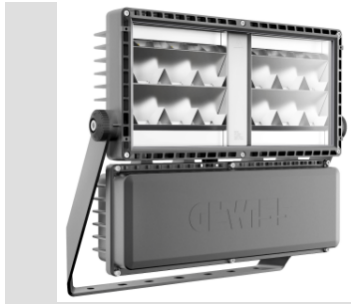

Smart [PRO] 2.0

Geïntegreerde oplossing voor professionele sportaccommodaties en grote buitenruimtes

SMART [PRO] 2.0 is a medium power outdoor and indoor LED projector, suitable for lighting sports areas and facilities. It can be installed on the wall, ceiling or ground thanks to the polyester powder coated galvanised steel bracket, with trivalent passivation, equipped with adjustable goniometric scale and supplied in kit. The body is produced in aluminium die casting EN AB 46100, with integrated passive heat sink, powder coated polyester with trivalent passivation. Metal core PCB with CSP LED. Reflector made of metallic HT PC or anodised and polished aluminium. Hardened front glass with 4mm thickness, anti-ageing silicone seals and A2 stainless steel exterior screws. Plastic venting and anti-condensation device. Electrical connection via IP68 connector for 1.5mm² cables. Insulation class 1. Driver integrated in options 1-10 V or DALI. Available with nine different types of optics, three types of Colour Temperature (3,000K/4,000K/5,700K) and two different types of Chromatic Yield Index (CRI>70, CRI>80). Designed to withstand surges up to 5KV (RCCB mode) and 10KV (common mode), temperature variations from -30°C to +50°C, water and dust penetration up to IP66 protection and impacts up to IK08.