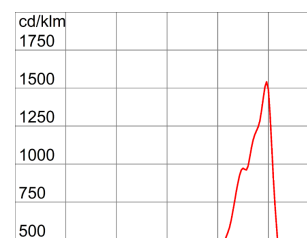

PHOTOMETRIC DISTRIBUTION

Data, measures, designs and pictures are for information purpose only, last update 18/07/2024. They can be changed at any moment, therefore it is always recommended to read the last updated version published on the website www.gewiss.com. Lumen output and system power are subject to a tolerance of +/- 10%. Unless stated otherwise, the values apply to an ambient temperature of 25°C. Terms of warranty at <https://www.gewiss.com/it/en/company/landingpage/led-warranty>. - 1 of 2