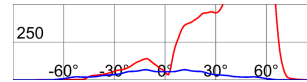

Smart [PRO] 2.0

Geïntegreerde oplossing voor professionele sportaccomodaties en grote buitenruimtes

TECHNICAL SYMBOLOGY

IP
IP66

IK
IK08

GWT
-

STANDARDS/APPROVALS