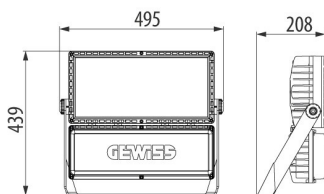

DIMENSIONAL