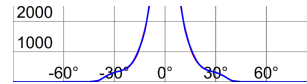

Smart [PRO] 2.0

Geïntegreerde oplossing voor professionele sportaccomodaties en grote buitenruimtes

TECHNICAL SYMBOLOGY

0,170 m2

IP
IP66

IK
IK08

GWT
-

STANDARDS/APPROVALS