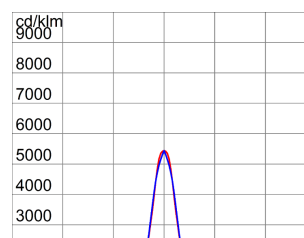

PHOTOMETRIC DISTRIBUTION

Data, measures, designs and pictures are for information purpose only, last update 18/07/2024. They can be changed at any moment, therefore it is always recommended to read the last updated version published on the website www.gewiss.com. Lumen output and system power are subject to a tolerance of +/- 10%. Unless stated otherwise, the values apply to an ambient temperature of 25°C. Terms of warranty at <https://www.gewiss.com/it/en/company/landingpage/led-warranty>. - 1 of 2