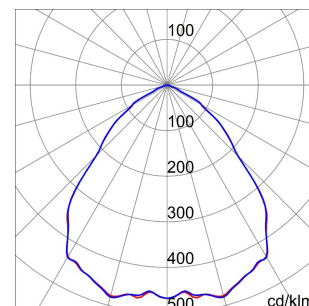

GENERAL INFORMATION		OPTIC AND ILLUMINATING FEATURES	
Context	Lighting of logistical and industrial food productive premises	Optiek	Array
Luminaire	LED Industrial Reflector	Unified Glare Rating	-
Toepassing	Intern	Lumen- vermogen (lm)	19800
Unique digital code (Datamatrix)	Datamatrix	Efficacy (lm/W)	158
Kleur	Grijs RAL 7035	Kleur temperatuur	5700 K
Type lichtbron	LED	Colour Rendering Index	CRI>80
System vermogen	125 W	Standard Deviation Colour Matching	SDCM = 3
LED Lifetime	L90B10 (Tq+25°C) = 100.000 h - L90B10 (Tq+50°C) = 50.000 h	Photobiological Risk Class	RG0
Gewicht (kg)	6.5	Standaard	EN 60598-1 ; EN 60598-2-1 ; EN 60598-2- 24
Garantie	5 jaar	ELETRICAL AND LIGHTING FEATURES	
Opslagtemperatuur	-40 +70 °C	Voedings- spanning	220 - 240 V
Operating temperature	-30°C ÷ +50 °C	Nominale frequentie (Hz)	50/60 Hz
MATERIALS		Driver	Included
Body	PA6 "Halogen Free" loaded fibreglass	Type plaat	PMMA
Overvoltage protection	DM 6 kV / CM 10 kV	Optic	Metallized polycarbonate reflector
Control System	1 x DALI DT6	Gasket	anti-aging silicone
INSTALLATION AND MAINTENANCE		Locking Hook	-
Mounting and installation	Ceiling - Wallmounting - Suspension	External screw	Roestvrij staal
Tilt	With bracket accessory	Colour	Grijs RAL 7035
Wiring	With GW connect watertight connector	STANDARDS AND APPROVALS	
Bevestiging	-	Classificering	-
Light source replaceability	By professional	Toestel met verlaagde oppervlaktetemperatuur	Ja
Controlgear replaceability	By professional	DIN 18032-3-certificering	Available (under certain installation conditions)
Driver Box	Ingebouwd	IPEA	-
Maximum surface exposed to the wind	0,184 m²	Isolatie- klasse	I
-	-	IP- graad	IP65
-	-	Stoot- bestendigheid	IK07
-	-	Glow Wire Test	650 °C
-	-	-	-

DIMENSIONAL

PHOTOMETRIC DISTRIBUTION

SMART [4]

TECHNICAL SYMBOLOGY

0,184 m²

IP
IP65

IK
IK07

GWT
650 °C