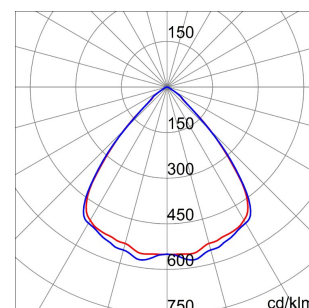

PHOTOMETRIC DISTRIBUTION