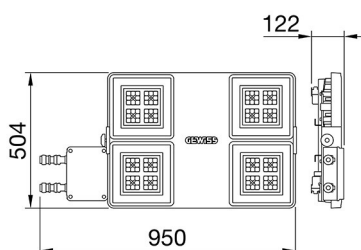

DIMENSIONAL