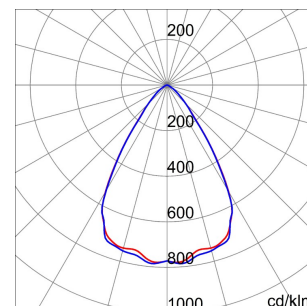

GENERAL INFORMATION		OPTIC AND ILLUMINATING FEATURES	
Context	Lighting for industries and large sports facilities	Optiek	60°
Luminaire	LED Industrial Reflector	Unified Glare Rating	UGR ≤ 22
Toepassing	Intern	Lumen-vermogen (lm)	39600
Unique digital code (Datamatrix)	Datamatrix	Efficacy (lm/W)	157
Kleur	Grijs RAL 7035	Kleur temperatuur	4000 K
Type lichtbron	LED	Colour Rendering Index	CRI>80
System vermogen	253 W	Standard Deviation Colour Matching	SDCM = 3
LED Lifetime	L90B10 (Tq+25°C) = 100.000 h - L90B10 (Tq+50°C) = 50.000 h	Photobiological Risk Class	RG0
Gewicht (kg)	13.5	Standaard	EN 60598-1 ; EN 60598-2-1 ; EN 60598-2-24
Garantie	5 jaar	ELETRICAL AND LIGHTING FEATURES	
Opslagtemperatuur	-40 +70 °C	Voedings-spanning	220 - 240 V
Operating temperature	-30°C ÷ +50 °C	Nominale frequentie (Hz)	50/60 Hz
MATERIALS		Driver	Included
Body	PA6 "Halogen Free" loaded fibreglass	Type plaat	Tempered glass Thickness 4mm
Overvoltage protection	DM 6 kV / CM 10 kV	Optic	Metallic PC reflector and PMMA lenses
Control System	1 x DALI DT6	Gasket	anti-aging silicone
INSTALLATION AND MAINTENANCE		Locking Hook	-
Mounting and installation	Ceiling - Wallmounting - Suspension	External screw	Roestvrij staal
Tilt	With bracket accessory	Colour	Grijs RAL 7035
Wiring	With GW connect watertight connector	STANDARDS AND APPROVALS	
Bevestiging	-	Classificering	-
Light source replaceability	By professional	Toestel met verlaagde oppervlaktetemperatuur	Ja
Controlgear replaceability	By professional	DIN 18032-3-certificering	Available (under certain installation conditions)
Driver Box	Ingebouwd	IPEA	-
Maximum surface exposed to the wind	0,350 m²	Isolatie-klasse	I
		IP-graad	IP66
		Stoot-bestendigheid	IK08
		Glow Wire Test	850 °C

DIMENSIONAL

PHOTOMETRIC DISTRIBUTION

SMART [4]

TECHNICAL SYMBOLOGY

0,350 m²

IP
IP66

IK
IK08

GWT
850 °C