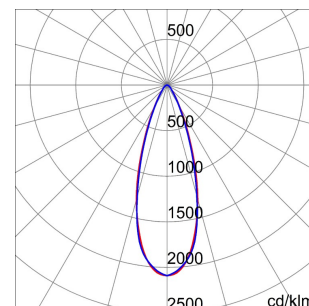

GENERAL INFORMATION		OPTIC AND ILLUMINATING FEATURES	
Context	Lighting for industries and large sports facilities	Optiek	30°
Luminaire	LED Industrial Reflector	Unified Glare Rating	UGR ≤ 19
Toepassing	Intern	Lumen-vermogen (lm)	39200
Unique digital code (Datamatrix)	Datamatrix	Efficacy (lm/W)	155
Kleur	Grijs RAL 7035	Kleur temperatuur	4000 K
Type lichtbron	LED	Colour Rendering Index	CRI>80
System vermogen	253 W	Standard Deviation Colour Matching	SDCM = 3
LED Lifetime	L90B10(Tq25°C)>150.000h; L90B10(Tq50°C)=100.000h	Photobiological Risk Class	RG0
Gewicht (kg)	13.5	Standaard	EN 60598-1 ; EN 60598-2-1 ; EN 60598-2-24
Garantie	5 jaar	ELETRICAL AND LIGHTING FEATURES	
Opslagtemperatuur	-40 +70 °C	Voedings-spanning	220 - 240 V
Operating temperature	-30°C + +50 °C	Nominale frequentie (Hz)	50/60 Hz
MATERIALS	-	Driver	Included
Body	PA6 "Halogen Free" loaded fibreglass	Driver failure rate	F10 = 100.000h Tq25°C/50.000h Tq50°C
Type plaat	Tempered glass Thickness 4mm	Overvoltage protection	DM 6 kV / CM 10 kV
Optic	Metallic PC reflector and PMMA lenses	Control System	1 x DALI DT6
Gasket	anti-aging silicone	INSTALLATION AND MAINTENANCE	
Locking Hook	-	Mounting and installation	Ceiling - Wallmounting - Suspension
External screw	Roestvrij staal	Tilt	With bracket accessory
Colour	Grijs RAL 7035	Wiring	With GW connect watertight connector
STANDARDS AND APPROVALS	-	Bevestiging	-
Classificering	-	Light souce replaceability	By professional
Toestel met verlaagde oppervlaktetemperatuur	Ja	Controlgear replaceability	By professional
DIN 18032-3-certificering	Available (under certain installation conditions)	Driver Box	Ingebouwd
IPEA	-	Maximum surface exposed to the wind	0,350 m²
Isolatie-klasse	I		-
IP-graad	IP66		-
Stootbestendigheid	IK08		-
Glow Wire Test	850 °C		-

DIMENSIONAL

PHOTOMETRIC DISTRIBUTION

SMART [4]

TECHNICAL SYMBOLOGY

0,350 m²

IP
IP66

IK
IK08

GWT
850 °C