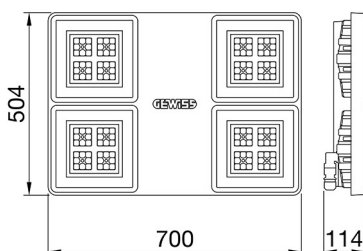

SMART [4]

Smart [4] is a series of LED indoor appliances suitable for the lighting of industries and sports facilities. It is available in HE (High Efficiency), HLO (High Lumen Output) and integrated DALI Emergency. Three different sizes available: 1M, 2M and 4M. The body is made of "Halogen-free" nylon loaded with grey glass fibre (RAL7035) with vent and anti-condensation device, heat dissipation device in aluminium alloy EN AB 44300. It is equipped with a dual optical system that includes a metallic reflector with ARRAY optics and a metallic reflector with UV stabilized PMMA lenses, with high efficiency, which allow a wide variety of light distributions 30°, 60°, 90°, Asymmetric and Elliptical. The version with through wiring has pre-wired mechanical and electrical connection components. Suspension, wall and projection appliances can be installed. It is available with three types of Colour Temperature (3000K / 4000K / 5700K), Color Rendering Index CRI>80 and two power supply options (ON/OFF or DALI).

DIMENSIONAL

PHOTOMETRIC DISTRIBUTION

SMART [4]

TECHNICAL SYMBOLOGY

0,350 m²

IP
IP66

IK
IK08

GWT
850 °C