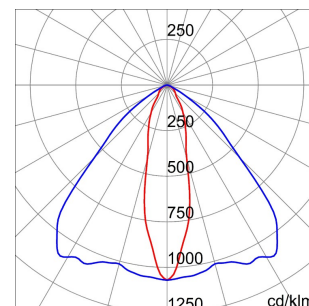

GENERAL INFORMATION		OPTIC AND ILLUMINATING FEATURES	
Context	Lighting for industries and large sports facilities	Optiek	Elliptisch
Luminaire	LED Industrial Reflector	Unified Glare Rating	-
Toepassing	Intern	Lumen- vermogen (lm)	27200
Unique digital code (Datamatrix)	Datamatrix	Efficacy (lm/W)	144
Kleur	Grijs RAL 7035	Kleur temperatuur	3000 K
Type lichtbron	LED	Colour Rendering Index	CRI>80
System vermogen	189 W	Standard Deviation Colour Matching	SDCM = 3
LED Lifetime	L90B10(Tq25°C)>150.000h; L90B10(Tq50°C)=100.000h	Photobiological Risk Class	RG0
Gewicht (kg)	13.5	Standaard	EN 60598-1 ; EN 60598-2-1 ; EN 60598-2-24
Garantie	5 jaar	ELETRICAL AND LIGHTING FEATURES	
Opslagtemperatuur	-40 +70 °C	Voedings- spanning	220 - 240 V
Operating temperature	-30°C + +50 °C	Nominale frequentie (Hz)	50/60 Hz
MATERIALS		Driver	Included
Body	PA6 "Halogen Free" loaded fibreglass	Driver failure rate	F10=100.000h Tq25°C/50.000h Tq50°C
Type plaat	Tempered glass Thickness 4mm	Overvoltage protection	DM 6 kV / CM 10 kV
Optic	Metallic PC reflector and PMMA lenses	Control System	1 x DALI DT6
Gasket	anti-aging silicone	INSTALLATION AND MAINTENANCE	
Locking Hook	-	Mounting and installation	Ceiling - Wallmounting - Suspension
External screw	Roestvrij staal	Tilt	With bracket accessory
Colour	Grijs RAL 7035	Wiring	With GW connect watertight connector
STANDARDS AND APPROVALS		Bevestiging	-
Classificering	-	Light souce replaceability	By professional
Toestel met verlaagde oppervlaktetemperatuur	Ja	Controlgear replaceability	By professional
DIN 18032-3-certificering	Available (under certain installation conditions)	Driver Box	Ingebouwd
IPEA	-	Maximum surface exposed to the wind	0,350 m²
Isolatie- klasse	I		-
IP- graad	IP66		-
Stoot- bestendigheid	IK08		-
Glow Wire Test	850 °C		-

DIMENSIONAL

PHOTOMETRIC DISTRIBUTION

SMART [4]

TECHNICAL SYMBOLOGY

0,350 m²

IP
IP66

IK
IK08

GWT
850 °C