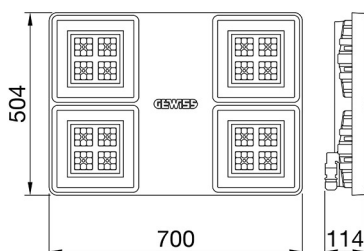

SMART [4]

Smart [4] is a series of LED indoor appliances suitable for the lighting of industries and sports facilities. It is available in HE (High Efficiency), HLO (High Lumen Output) and integrated DALI Emergency. Three different sizes available: 1M, 2M and 4M. The body is made of "Halogen-free" nylon loaded with grey glass fibre (RAL7035) with vent and anti-condensation device, heat dissipation device in aluminium alloy EN AB 44300. It is equipped with a dual optical system that includes a metallic reflector with ARRAY optics and a metallic reflector with UV stabilized PMMA lenses, with high efficiency, which allow a wide variety of light distributions 30°, 60°, 90°, Asymmetric and Elliptical. The version with through wiring has pre-wired mechanical and electrical connection components. Suspension, wall and projection appliances can be installed. It is available with three types of Colour Temperature (3000K / 4000K / 5700K), Color Rendering Index CRI>80 and two power supply options (ON/OFF or DALI).

DIMENSIONAL

PHOTOMETRIC DISTRIBUTION

SMART [4]

TECHNICAL SYMBOLOGY

0,350 m²

IP
IP66

IK
IK08

GWT
850 °C