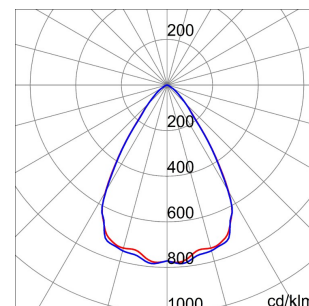

GENERAL INFORMATION		OPTIC AND ILLUMINATING FEATURES	
Context	Lighting for industries and large sports facilities	Optiek	60°
Luminaire	LED Industrial Reflector	Unified Glare Rating	UGR ≤ 19
Toepassing	Intern	Lumen- vermogen (lm)	30800
Unique digital code (Datamatrix)	Datamatrix	Efficacy (lm/W)	163
Kleur	Grijs RAL 7035	Kleur temperatuur	5700 K
Type lichtbron	LED	Colour Rendering Index	CRI>80
System vermogen	189 W	Standard Deviation Colour Matching	SDCM = 3
LED Lifetime	L90B10(Tq25°C)>150.000h; L90B10(Tq50°C)=100.000h	Photobiological Risk Class	RG0
Gewicht (kg)	13.5	Standaard	EN 60598-1 ; EN 60598-2-1 ; EN 60598-2-24
Garantie	5 jaar	ELETRICAL AND LIGHTING FEATURES	
Opslagtemperatuur	-40 +70 °C	Voedings- spanning	220 - 240 V
Operating temperature	-30°C + +50 °C	Nominale frequentie (Hz)	50/60 Hz
MATERIALS		Driver	Included
Body	PA6 "Halogen Free" loaded fibreglass	Driver failure rate	F10=100.000h Tq25°C/50.000h Tq50°C
Type plaat	Tempered glass Thickness 4mm	Overvoltage protection	DM 6 kV / CM 10 kV
Optic	Metallic PC reflector and PMMA lenses	Control System	1 x DALI DT6
Gasket	anti-aging silicone	INSTALLATION AND MAINTENANCE	
Locking Hook	-	Mounting and installation	Ceiling - Wallmounting - Suspension
External screw	Roestvrij staal	Tilt	With bracket accessory
Colour	Grijs RAL 7035	Wiring	With GW connect watertight connector
STANDARDS AND APPROVALS		Bevestiging	-
Classificering	-	Light souce replaceability	By professional
Toestel met verlaagde oppervlaktetemperatuur	Ja	Controlgear replaceability	By professional
DIN 18032-3-certificering	Available (under certain installation conditions)	Driver Box	Ingebouwd
IPEA	-	Maximum surface exposed to the wind	0,350 m²
Isolatie- klasse	I		-
IP- graad	IP66		-
Stoot- bestendigheid	IK08		-
Glow Wire Test	850 °C		-

DIMENSIONAL

PHOTOMETRIC DISTRIBUTION

SMART [4]

TECHNICAL SYMBOLOGY

0,350 m²

IP
IP66

IK
IK08

GWT
850 °C