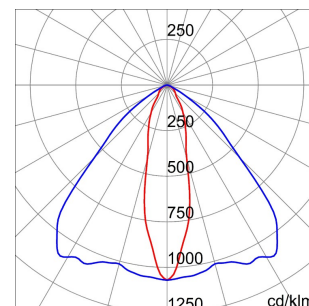

GENERAL INFORMATION		OPTIC AND ILLUMINATING FEATURES	
Context	Lighting for industries and large sports facilities	Optiek	Elliptisch
Luminaire	LED Industrial Reflector	Unified Glare Rating	-
Toepassing	Intern	Lumen-vermogen (lm)	27200
Unique digital code (Datamatrix)	Datamatrix	Efficacy (lm/W)	144
Kleur	Grijs RAL 7035	Kleur temperatuur	3000 K
Type lichtbron	LED	Colour Rendering Index	CRI>80
System vermogen	189 W	Standard Deviation Colour Matching	SDCM = 3
LED Lifetime	L90B10(Tq25°C)>150.000h; L90B10(Tq50°C)=100.000h	Photobiological Risk Class	RG0
Gewicht (kg)	13.5	Standaard	EN 60598-1 ; EN 60598-2-1 ; EN 60598-2-24
Garantie	5 jaar	ELETRICAL AND LIGHTING FEATURES	
Opslagtemperatuur	-40 +70 °C	Voedings-spanning	220 - 240 V
Operating temperature	-30°C + +50 °C	Nominale frequentie (Hz)	50/60 Hz
MATERIALS		Driver	Included
Body	PA6 "Halogen Free" loaded fibreglass	Driver failure rate	F10=100.000h Tq25°C/50.000h Tq50°C
Type plaat	Tempered glass Thickness 4mm	Overvoltage protection	DM 6 kV / CM 10 kV
Optic	Metallic PC reflector and PMMA lenses	Control System	1 x DALI DT6
Gasket	anti-aging silicone	INSTALLATION AND MAINTENANCE	
Locking Hook	-	Mounting and installation	Ceiling - Wallmounting - Suspension
External screw	Roestvrij staal	Tilt	With bracket accessory
Colour	Grijs RAL 7035	Wiring	With GW connect watertight connector
STANDARDS AND APPROVALS		Bevestiging	-
Classificering	-	Light souce replaceability	By professional
Toestel met verlaagde oppervlaktetemperatuur	Ja	Controlgear replaceability	By professional
DIN 18032-3-certificering	Available (under certain installation conditions)	Driver Box	Ingebouwd
IPEA	-	Maximum surface exposed to the wind	0,350 m²
Isolatie-klasse	I		-
IP-graad	IP66		-
Stootbestendigheid	IK08		-
Glow Wire Test	850 °C		-

DIMENSIONAL

PHOTOMETRIC DISTRIBUTION

SMART [4]

TECHNICAL SYMBOLOGY

0,350 m²

IP
IP66

IK
IK08

GWT
850 °C