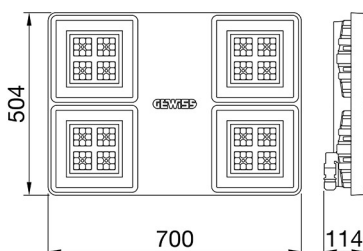

DIMENSIONAL