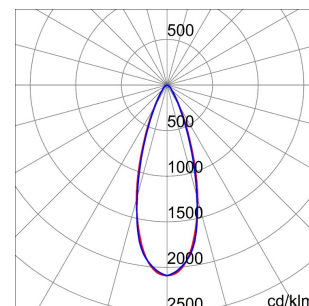

GENERAL INFORMATION		OPTIC AND ILLUMINATING FEATURES	
Context	Lighting for industries and sports facilities	Optiek	30°
Luminaire	LED Industrial Reflector	Unified Glare Rating	UGR ≤ 19
Toepassing	Intern	Lumen- vermogen (lm)	19600
Unique digital code (Datamatrix)	Datamatrix	Efficacy (lm/W)	157
Kleur	Grijs RAL 7035	Kleur temperatuur	4000 K
Type lichtbron	LED	Colour Rendering Index	CRI>80
System vermogen	125 W	Standard Deviation Colour Matching	SDCM = 3
LED Lifetime	L90B10(Tq25°C)>150.000h; L90B10(Tq50°C)=100.000h	Photobiological Risk Class	RG0
Gewicht (kg)	6.5	Standaard	EN 60598-1 ; EN 60598-2-1 ; EN 60598-2-24
Garantie	5 jaar	ELETRICAL AND LIGHTING FEATURES	
Opslagtemperatuur	-40 +70 °C	Voedings- spanning	220 - 240 V
Operating temperature	-30°C + +50 °C	Nominale frequentie (Hz)	50/60 Hz
MATERIALS	-	Driver	Included
Body	PA6 "Halogen Free" loaded fibreglass	Driver failure rate	F10 = 100.000h Tq25°C/50.000h Tq50°C
Type plaat	Tempered glass Thickness 4mm	Overvoltage protection	DM 6 kV / CM 10 kV
Optic	Metallic PC reflector and PMMA lenses	Control System	1 x DALI DT6
Gasket	anti-aging silicone	INSTALLATION AND MAINTENANCE	
Locking Hook	-	Mounting and installation	Ceiling - Wallmounting - Suspension
External screw	Roestvrij staal	Tilt	With bracket accessory
Colour	Grijs RAL 7035	Wiring	With GW connect watertight connector
STANDARDS AND APPROVALS	-	Bevestiging	-
Classificering	-	Light souce replaceability	By professional
Toestel met verlaagde oppervlaktetemperatuur	Ja	Controlgear replaceability	By professional
DIN 18032-3-certificering	Available (under certain installation conditions)	Driver Box	Ingebouwd
IPEA	-	Maximum surface exposed to the wind	0,184 m²
Isolatie- klasse	I		-
IP- graad	IP66		-
Stoot- bestendigheid	IK08		-
Glow Wire Test	850 °C		-

DIMENSIONAL

PHOTOMETRIC DISTRIBUTION

SMART [4]

TECHNICAL SYMBOLOGY

0,184 m²

IP
IP66

IK
IK08

GWT
850 °C