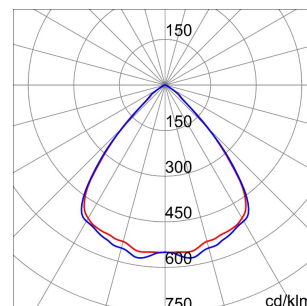

GENERAL INFORMATION		OPTIC AND ILLUMINATING FEATURES	
Context	Lighting for industries and sports facilities	Optiek	90°-
Luminaire	LED Industrial Reflector	Unified Glare Rating	UGR ≤ 25
Toepassing	Intern	Lumen-vermogen (lm)	19000
Unique digital code (Datamatrix)	Datamatrix	Efficacy (lm/W)	152
Kleur	Grijs RAL 7035	Kleur temperatuur	3000 K
Type lichtbron	LED	Colour Rendering Index	CRI>80
System vermogen	125 W	Standard Deviation Colour Matching	SDCM = 3
LED Lifetime	L90B10(Tq25°C)>150.000h; L90B10(Tq50°C)=100.000h	Photobiological Risk Class	RG0
Gewicht (kg)	6.5	Standaard	EN 60598-1 ; EN 60598-2-1 ; EN 60598-2-24
Garantie	5 jaar	ELETRICAL AND LIGHTING FEATURES	
Opslagtemperatuur	-40 +70 °C	Voedings-spanning	220 - 240 V
Operating temperature	-30°C + +50 °C	Nominale frequentie (Hz)	50/60 Hz
MATERIALS		Driver	Included
Body	PA6 "Halogen Free" loaded fibreglass	Driver failure rate	F10 = 100.000h Tq25°C/50.000h Tq50°C
Type plaat	Tempered glass Thickness 4mm	Overvoltage protection	DM 6 kV / CM 10 kV
Optic	Metallic PC reflector and PMMA lenses	Control System	1 x DALI DT6
Gasket	anti-aging silicone	INSTALLATION AND MAINTENANCE	
Locking Hook	-	Mounting and installation	Ceiling - Wallmounting - Suspension
External screw	Roestvrij staal	Tilt	With bracket accessory
Colour	Grijs RAL 7035	Wiring	With GW connect watertight connector
STANDARDS AND APPROVALS		Bevestiging	-
Classificering	-	Light souce replaceability	By professional
Toestel met verlaagde oppervlaktetemperatuur	Ja	Controlgear replaceability	By professional
DIN 18032-3-certificering	Available (under certain installation conditions)	Driver Box	Ingebouwd
IPEA	-	Maximum surface exposed to the wind	0,184 m²
Isolatie-klasse	I		-
IP-graad	IP66		-
Stootbestendigheid	IK08		-
Glow Wire Test	850 °C		-

DIMENSIONAL

PHOTOMETRIC DISTRIBUTION

SMART [4]

### TECHNICAL SYMBOLOGY

0,184 m<sup>2</sup>

**IP**  
IP66

**IK**  
IK08

**GWT**  
850 °C