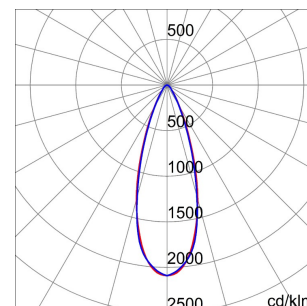

PHOTOMETRIC DISTRIBUTION