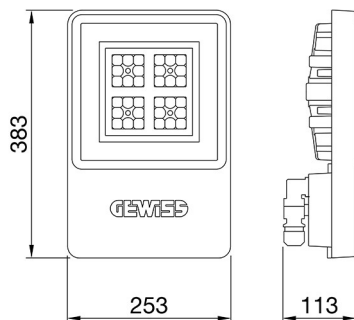

SMART [4]

Smart [4] is a series of LED indoor appliances suitable for the lighting of industries and sports facilities. It is available in HE (High Efficiency), HLO (High Lumen Output) and integrated DALI Emergency. Three different sizes available: 1M, 2M and 4M. The body is made of "Halogen-free" nylon loaded with grey glass fibre (RAL7035) with vent and anti-condensation device in aluminium alloy EN AB 44300. It is equipped with a dual optical system that includes a metallic reflector with ARRAY optics and a metallic reflector with UV stabilized PMMA lenses, with high efficiency, which allow a wide variety of light distributions 30°, 60°, 90°, Asymmetric and Elliptical. The version with through wiring has pre-wired mechanical and electrical connection components. Suspension, wall and projection appliances can be installed. It is available with three types of Colour Temperature (3000K / 4000K / 5700K), Color Rendering Index CRI>80 and two power supply options (ON/OFF or DALI).

DIMENSIONAL

PHOTOMETRIC DISTRIBUTION

SMART [4]

TECHNICAL SYMBOLOGY

0,097 m²

IP
IP66

IK
IK08

GWT
850 °C