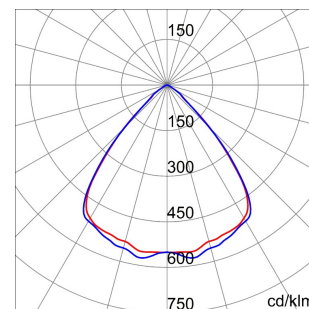

GENERAL INFORMATION		OPTIC AND ILLUMINATING FEATURES	
Context	Logistics and industrial manufacturing lighting	Optiek	90°-
Luminaire	LED Industrial Reflector	Unified Glare Rating	UGR ≤ 25
Toepassing	Intern	Lumen- vermogen (lm)	7700
Unique digital code (Datamatrix)	Datamatrix	Efficacy (lm/W)	160
Kleur	Grijs RAL 7035	Kleur temperatuur	5700 K
Type lichtbron	LED	Colour Rendering Index	CRI>80
System vermogen	48 W	Standard Deviation Colour Matching	SDCM = 3
LED Lifetime	L90B10(Tq25°C)>150.000h; L90B10(Tq50°C)=100.000h	Photobiological Risk Class	RG0
Gewicht (kg)	3.5	Standaard	EN 60598-1 ; EN 60598-2-1 ; EN 60598-2-24
Garantie	5 jaar	ELETRICAL AND LIGHTING FEATURES	
Opslagtemperatuur	-40 +70 °C	Voedings- spanning	220 - 240 V
Operating temperature	-30°C + +50 °C	Nominale frequentie (Hz)	50/60 Hz
MATERIALS		Driver	Included
Body	PA6 "Halogen Free" loaded fibreglass	Driver failure rate	F10=100.000h Tq25°C/50.000h Tq50°C
Type plaat	Tempered glass Thickness 4mm	Overvoltage protection	DM 6 kV / CM 10 kV
Optic	Metallic PC reflector and PMMA lenses	Control System	1 x DALI DT6
Gasket	anti-aging silicone	INSTALLATION AND MAINTENANCE	
Locking Hook	-	Mounting and installation	Ceiling - Wallmounting - Suspension
External screw	Roestvrij staal	Tilt	With bracket accessory
Colour	Grijs RAL 7035	Wiring	With GW connect watertight connector
STANDARDS AND APPROVALS		Bevestiging	-
Classificering	-	Light souce replaceability	By professional
Toestel met verlaagde oppervlaktetemperatuur	Ja	Controlgear replaceability	By professional
DIN 18032-3-certificering	Available (under certain installation conditions)	Driver Box	Ingebouwd
IPEA	-	Maximum surface exposed to the wind	0,097 m²
Isolatie- klasse	I		-
IP- graad	IP66		-
Stoot- bestendigheid	IK08		-
Glow Wire Test	850 °C		-

DIMENSIONAL

PHOTOMETRIC DISTRIBUTION

SMART [4]

TECHNICAL SYMBOLOGY

0,097 m²

IP
IP66

IK
IK08

GWT
850 °C