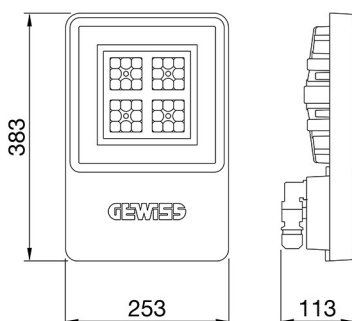

DIMENSIONAL