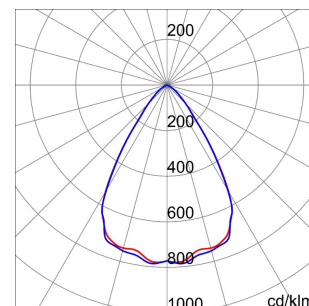

PHOTOMETRIC DISTRIBUTION