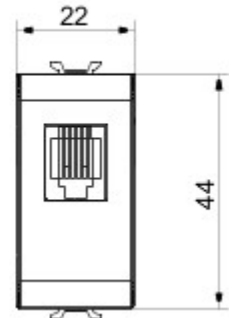

DIMENSIONAL

STANDARDS/APPROVALS

GEWISS S.p.A. Via A. Volta, 1
24069 Cenate Sotto - Bergamo - Italy
tel. +39 035 94 61 11 fax +39 035 94 69 09

www.gewiss.com
sat@gewiss.com
Last update 25/04/2024

Data, measures, designs and pictures are shown only as informative purposes, and could be changed without previous notice