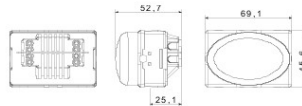

DIMENSIONAL

STANDARDS/APPROVALS

GEWISS S.p.A. Via A. Volta, 1
24069 Cenate Sotto - Bergamo - Italy
tel. +39 035 94 61 11 fax +39 035 94 69 09

www.gewiss.com
sat@gewiss.com
Last update 17/07/2024

Data, measures, designs and pictures are shown
only as informative purposes,
and could be changed without previous notice