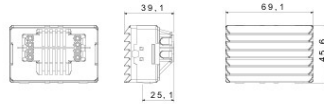

DIMENSIONAL

STANDARDS/APPROVALS

GEWISS S.p.A. Via A. Volta, 1
24069 Cenate Sotto - Bergamo - Italy
tel. +39 035 94 61 11 fax +39 035 94 69 09

www.gewiss.com
sat@gewiss.com
Last update 17/07/2024

Data, measures, designs and pictures are shown
only as informative purposes,
and could be changed without previous notice