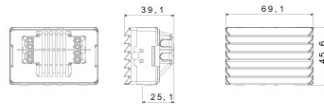

DIMENSIONAL

STANDARDS/APPROVALS

GEWISS S.p.A. Via A. Volta, 1
24069 Cenate Sotto - Bergamo - Italy
tel. +39 035 94 61 11 fax +39 035 94 69 09

www.gewiss.com
sat@gewiss.com
Last update 17/07/2024

Data, measures, designs and pictures are shown
only as informative purposes,
and could be changed without previous notice