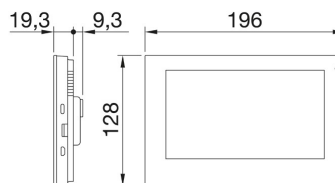

DIMENSIONAL

TECHNICAL SYMBOLOGY

IP

IP20

STANDARDS/APPROVALS