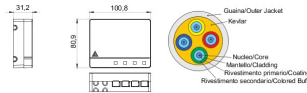

Categorie	Pre-wired Apartment Optical Termination Box	Materiaal	Plastic
Kleur	Wit	Eigenschappen	With 4 SC/APC adapters
Afmetingen LxHxD (mm)	101x85x31	Installatie	Wall mount/In multimedia boards
No. optical fibers	4	Cable length	50 m
Ø sheath	3 mm	Ø pulling sheath	< 4,5 mm
For connectors	SC/APC - Fiber Fast	Classificering	G.657.A2 / B6_a2 Bend Insensitive
Ø core	9 µm	Ø cladding	125 µm
Strength member	Kevlar	Outer jacket	LSZH
Cable	Loose - OS2	CPR class	Eca
Tension	100 N	Crush	500 N/10cm
Minimum bend radius (Dynamic)	20x cable diameter	Minimum bend radius (Static)	10x cable diameter
Max attenuation (@1310 nm / @1550 nm)	0.35 dB/Km (@1310 nm) / 0.2 dB/Km (@1550 nm)	Bedrijfs-temperatuur	From -20°C to +60°C

### DIMENSIONAL