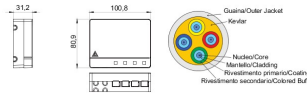

DIMENSIONAL