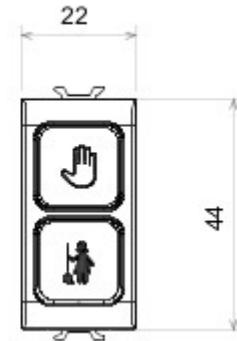

DIMENSIONAL