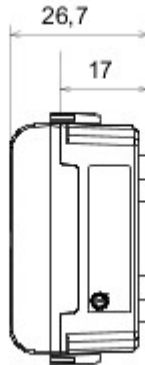

Wide range of control devices, sockets for power supply (conforming to national and international standards) signal pick-up, climate control, comfort management, technical alarm signalling and emergency lighting management. The ChoruSmart modular devices are available in five colours, glossy white, satin white, natural beige, satin black and lacquered titanium and in various sizes from 1/2, 1, 2 and 3 modules. Thanks to the mounting supports for rectangular, square and round boxes, endless combinations can be created with the ChoruSmart range of plates.

Categorie	Indicator lamp	Symbol	DND+MUR
Kleur	Satin White	Diffuser kleur	Opaal
Standaard	EN 62094-1	Thermospanning met kogel	125 °C
Gloedraadproef	850 °C	Aantal modules	1
Electrocod	0781		

DIMENSIONAL

TECHNICAL SYMBOLOGY