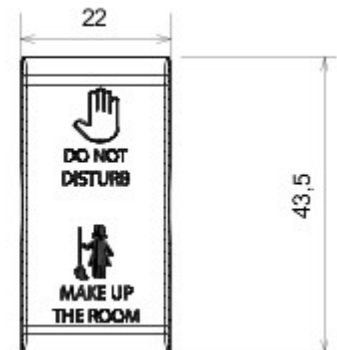

Wide range of control devices, sockets for power supply (conforming to national and international standards) signal pick-up, climate control, comfort management, technical alarm signalling and emergency lighting management. The ChoruSmart modular devices are available in five colours, glossy white, satin white, natural beige, satin black and lacquered titanium and in various sizes from 1/2, 1, 2 and 3 modules. Thanks to the mounting supports for rectangular, square and round boxes, endless combinations can be created with the ChoruSmart range of plates.

Categorie	Vervangbare knop	Knop	Neutraal
Symbol	DND+MUR	Kleur	Satin White
Standaard	EN 60669-1	Thermospanning met kogel	125 °C
Gloedraadproef	850 °C	Aantal modules	1
Electrocod	140		

DIMENSIONAL

TECHNICAL SYMBOLOGY