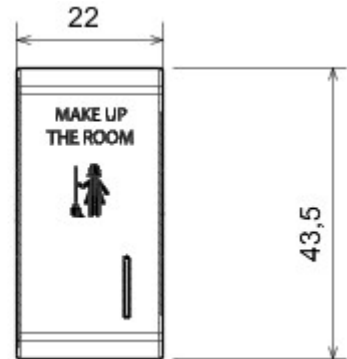

Wide range of control devices, sockets for power supply (conforming to national and international standards) signal pick-up, climate control, comfort management, technical alarm signalling and emergency lighting management. The ChoruSmart modular devices are available in five colours, glossy white, satin white, natural beige, satin black and lacquered titanium and in various sizes from 1/2, 1, 2 and 3 modules. Thanks to the mounting supports for rectangular, square and round boxes, endless combinations can be created with the ChoruSmart range of plates.

Categorie	Vervangbare knop	Knop	Met diffuser
Symbol	MUR	Kleur	Satin White
Standaard	EN 60669-1	Thermospanning met kogel	125 °C
Gloedraadproef	850 °C	Aantal modules	1
Electrocod	140		

DIMENSIONAL

TECHNICAL SYMBOLOGY