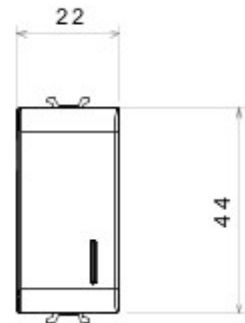

DIMENSIONAL