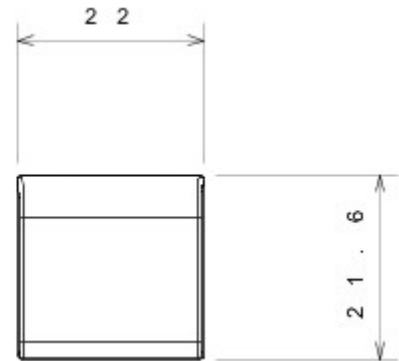

Wide range of control devices, sockets for power supply (conforming to national and international standards) signal pick-up, climate control, comfort management, technical alarm signalling and emergency lighting management. The ChoruSmart modular devices are available in five colours, glossy white, satin white, natural beige, satin black and lacquered titanium and in various sizes from 1/2, 1, 2 and 3 modules. Thanks to the mounting supports for rectangular, square and round boxes, endless combinations can be created with the ChoruSmart range of plates.

Categorie	Vervangbare knop	Type	Verwisselbare
Kleur	Satin White	Omschrijving	Sleutels 22x22 mm
Standaard	EN 60669-1	Thermospanning met kogel	125 °C
Gloedraadproef	850 °C	Symbool	Bel
Materiaal	Technopolymeer	Electrocod	0130

### DIMENSIONAL