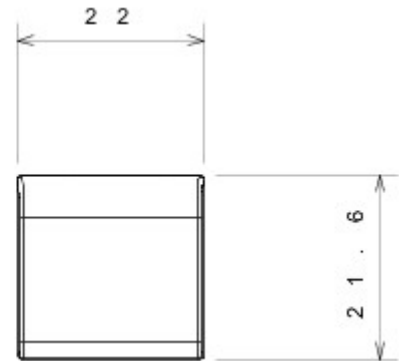

DIMENSIONAL

TECHNICAL SYMBOLOGY

STANDARDS/APPROVALS