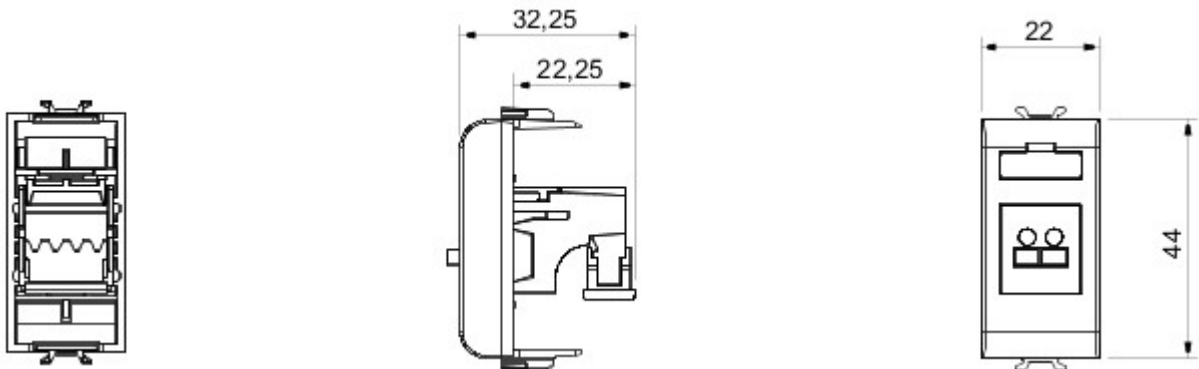

Wide range of control devices, sockets for power supply (conforming to national and international standards) signal pick-up, climate control, comfort management, technical alarm signalling and emergency lighting management. The ChoruSmart modular devices are available in five colours, glossy white, satin white, natural beige, satin black and lacquered titanium and in various sizes from 1/2, 1, 2 and 3 modules. Thanks to the mounting supports for rectangular, square and round boxes, endless combinations can be created with the ChoruSmart range of plates.

Categorie	Connector	Omschrijving	Speakercontactdoos
Kleur	Satin White	Aantal modules	1
Electrocod	3720	Materiaal	Technopolymeer

DIMENSIONAL

STANDARDS/APPROVALS

GEWISS S.p.A. Via A. Volta, 1
24069 Cenate Sotto - Bergamo - Italy
tel. +39 035 94 61 11 fax +39 035 94 69 09