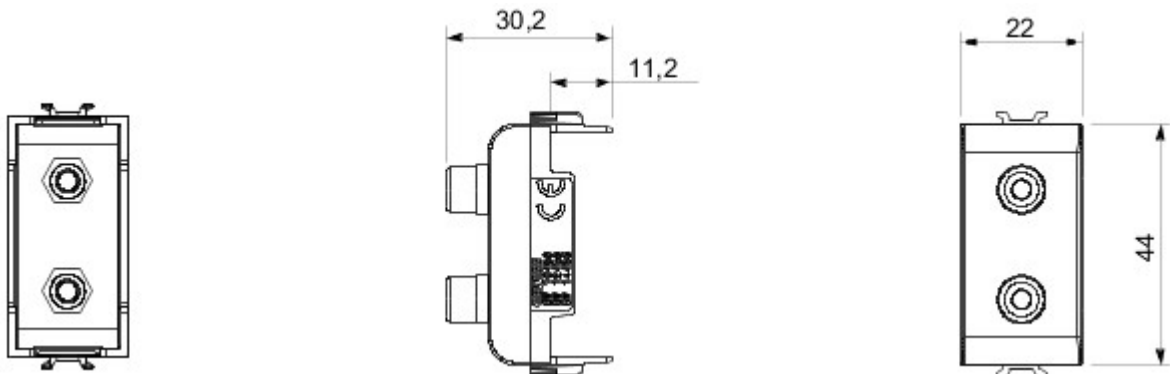

Wide range of control devices, sockets for power supply (conforming to national and international standards) signal pick-up, climate control, comfort management, technical alarm signalling and emergency lighting management. The ChoruSmart modular devices are available in five colours, glossy white, satin white, natural beige, satin black and lacquered titanium and in various sizes from 1/2, 1, 2 and 3 modules. Thanks to the mounting supports for rectangular, square and round boxes, endless combinations can be created with the ChoruSmart range of plates.

Categorie	Connector	Omschrijving	Dubbele RCA
Kleur	Satin White	Standaard	EN 60958-3
Aantal modules	1	Electrocod	3720
Materiaal	Technopolymeer		

DIMENSIONAL

STANDARDS/APPROVALS

GEWISS S.p.A. Via A. Volta, 1
24069 Cenate Sotto - Bergamo - Italy
tel. +39 035 94 61 11 fax +39 035 94 69 09