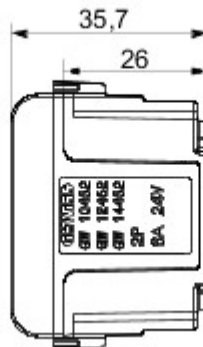

Wide range of control devices, sockets for power supply (conforming to national and international standards) signal pick-up, climate control, comfort management, technical alarm signalling and emergency lighting management. The ChoruSmart modular devices are available in five colours, glossy white, satin white, natural beige, satin black and lacquered titanium and in various sizes from 1/2, 1, 2 and 3 modules. Thanks to the mounting supports for rectangular, square and round boxes, endless combinations can be created with the ChoruSmart range of plates.

Categorie	SELV-aansluiting	Omschrijving	2P - 6 A - 24 V polair
Kleur	Satin White	Voor stekkerpennen	Platte
Aantal modules	1	Electrocod	0131
Materiaal	Technopolymeer		

### DIMENSIONAL