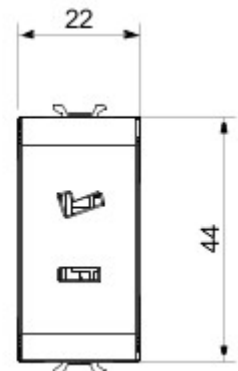

Wide range of control devices, sockets for power supply (conforming to national and international standards) signal pick-up, climate control, comfort management, technical alarm signalling and emergency lighting management. The ChoruSmart modular devices are available in five colours, glossy white, satin white, natural beige, satin black and lacquered titanium and in various sizes from 1/2, 1, 2 and 3 modules. Thanks to the mounting supports for rectangular, square and round boxes, endless combinations can be created with the ChoruSmart range of plates.

Categorie	SELV-aansluiting	Omschrijving	2P - 6 A - 24 V polair
Kleur	Satin White	Voor stekkerpennen	Platte
Aantal modules	1	Electrocod	0131
Materiaal	Technopolymeer		

### DIMENSIONAL