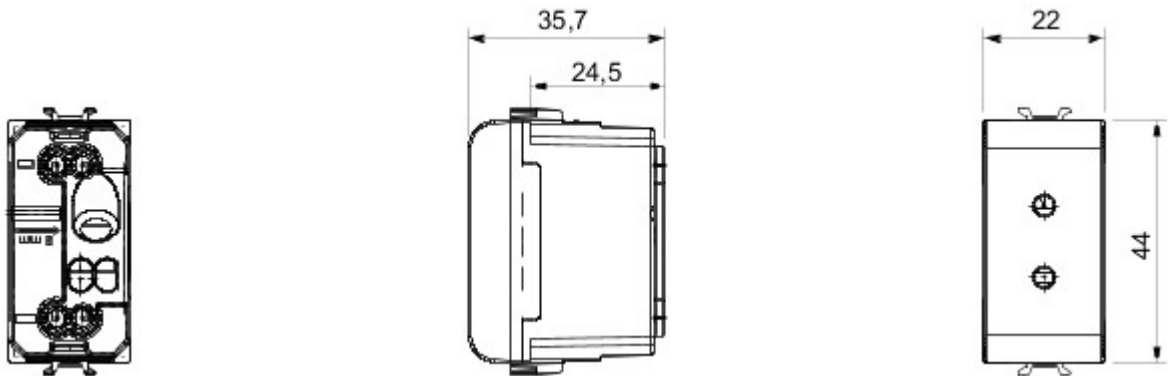

Wide range of control devices, sockets for power supply (conforming to national and international standards) signal pick-up, climate control, comfort management, technical alarm signalling and emergency lighting management. The ChoruSmart modular devices are available in five colours, glossy white, satin white, natural beige, satin black and lacquered titanium and in various sizes from 1/2, 1, 2 and 3 modules. Thanks to the mounting supports for rectangular, square and round boxes, endless combinations can be created with the ChoruSmart range of plates.

Categorie	SELV-aansluiting	Omschrijving	2P - 6 A - 24 V
Kleur	Satin White	Voor stekkerpennen	Ø 3 mm
Aantal modules	1	Electrocod	0131
Materiaal	Technopolymeer		

DIMENSIONAL

STANDARDS/APPROVALS

GEWISS S.p.A. Via A. Volta, 1
24069 Cenate Sotto - Bergamo - Italy
tel. +39 035 94 61 11 fax +39 035 94 69 09