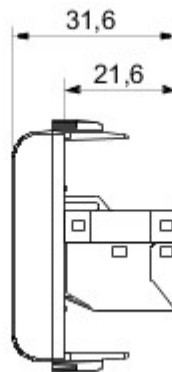

DIMENSIONAL

STANDARDS/APPROVALS

GEWISS S.p.A. Via A. Volta, 1
24069 Cenate Sotto - Bergamo - Italy
tel. +39 035 94 61 11 fax +39 035 94 69 09

www.gewiss.com
sat@gewiss.com
Last update 17/07/2024

Data, measures, designs and pictures are shown only as informative purposes, and could be changed without previous notice