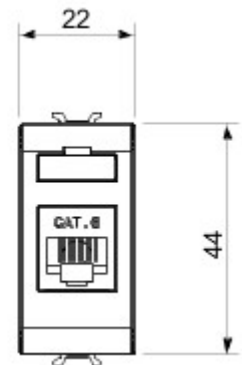

DIMENSIONAL

STANDARDS/APPROVALS

GEWISS S.p.A. Via A. Volta, 1
24069 Cenate Sotto - Bergamo - Italy
tel. +39 035 94 61 11 fax +39 035 94 69 09

www.gewiss.com
sat@gewiss.com
Last update 17/07/2024

Data, measures, designs and pictures are shown only as informative purposes, and could be changed without previous notice