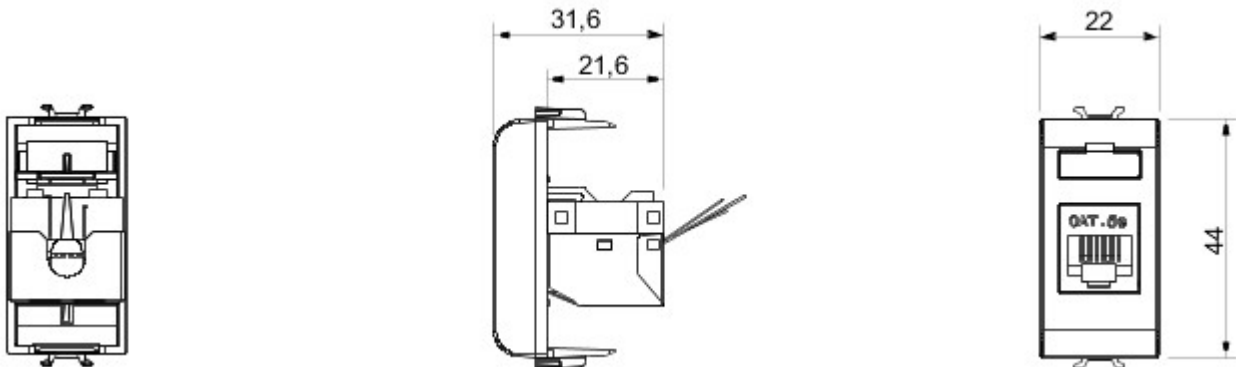

Wide range of control devices, sockets for power supply (conforming to national and international standards) signal pick-up, climate control, comfort management, technical alarm signalling and emergency lighting management. The ChoruSmart modular devices are available in five colours, glossy white, satin white, natural beige, satin black and lacquered titanium and in various sizes from 1/2, 1, 2 and 3 modules. Thanks to the mounting supports for rectangular, square and round boxes, endless combinations can be created with the ChoruSmart range of plates.

Categorie	Data-aansluiting	Omschrijving	RJ45
Kleur	Satin White	Gebruik categorie	5e
Kabels	FTP	Verbinding	Zonder gereedschap
Aantal paar	4	Standaard	EN 60603-7-3
Aantal modules	1	Electrocod	3722
Materiaal	Technopolymeer		

### DIMENSIONAL