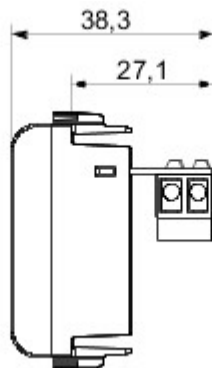

Wide range of control devices, sockets for power supply (conforming to national and international standards) signal pick-up, climate control, comfort management, technical alarm signalling and emergency lighting management. The ChoruSmart modular devices are available in five colours, glossy white, satin white, natural beige, satin black and lacquered titanium and in various sizes from 1/2, 1, 2 and 3 modules. Thanks to the mounting supports for rectangular, square and round boxes, endless combinations can be created with the ChoruSmart range of plates.

Categorie	Telefooncontactdoos	Omschrijving	RJ11
Kleur	Satin White	Verbinding	Schroefklemmen
Aantal modules	1	Electrocod	3720
Materiaal	Technopolymeer		

### DIMENSIONAL