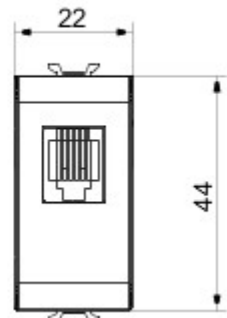

Wide range of control devices, sockets for power supply (conforming to national and international standards) signal pick-up, climate control, comfort management, technical alarm signalling and emergency lighting management. The ChoruSmart modular devices are available in five colours, glossy white, satin white, natural beige, satin black and lacquered titanium and in various sizes from 1/2, 1, 2 and 3 modules. Thanks to the mounting supports for rectangular, square and round boxes, endless combinations can be created with the ChoruSmart range of plates.

Categorie	Telefooncontactdoos	Omschrijving	RJ11
Kleur	Satin White	Verbinding	Schroefklemmen
Aantal modules	1	Electrocod	3720
Materiaal	Technopolymeer		

### DIMENSIONAL