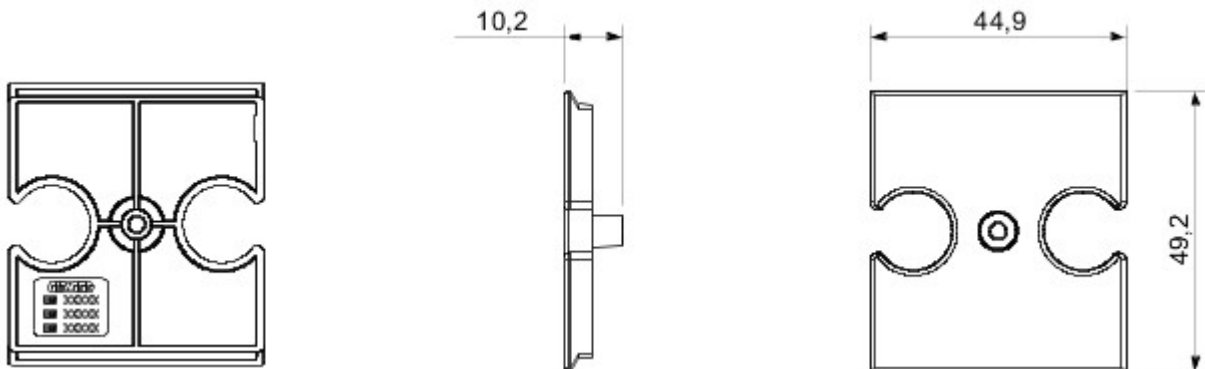

Wide range of control devices, sockets for power supply (conforming to national and international standards) signal pick-up, climate control, comfort management, technical alarm signalling and emergency lighting management. The ChoruSmart modular devices are available in five colours, glossy white, satin white, natural beige, satin black and lacquered titanium and in various sizes from 1/2, 1, 2 and 3 modules. Thanks to the mounting supports for rectangular, square and round boxes, endless combinations can be created with the ChoruSmart range of plates.

Omschrijving	Voor TV-R-basis	Kleur	Satin White
Eigenschappen	Kap voor antenneaansluiting	Aantal gaten	2
Electrocod	0122	Materiaal	Technopolymeer

### DIMENSIONAL