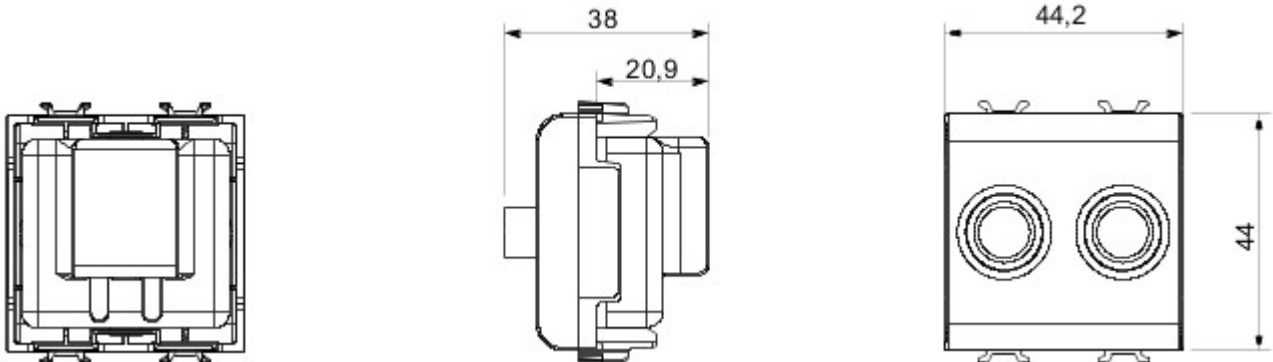

DIMENSIONAL

STANDARDS/APPROVALS

GEWISS S.p.A. Via A. Volta, 1
24069 Cenate Sotto - Bergamo - Italy
tel. +39 035 94 61 11 fax +39 035 94 69 09

www.gewiss.com
sat@gewiss.com
Last update 17/07/2024

Data, measures, designs and pictures are shown only as informative purposes, and could be changed without previous notice