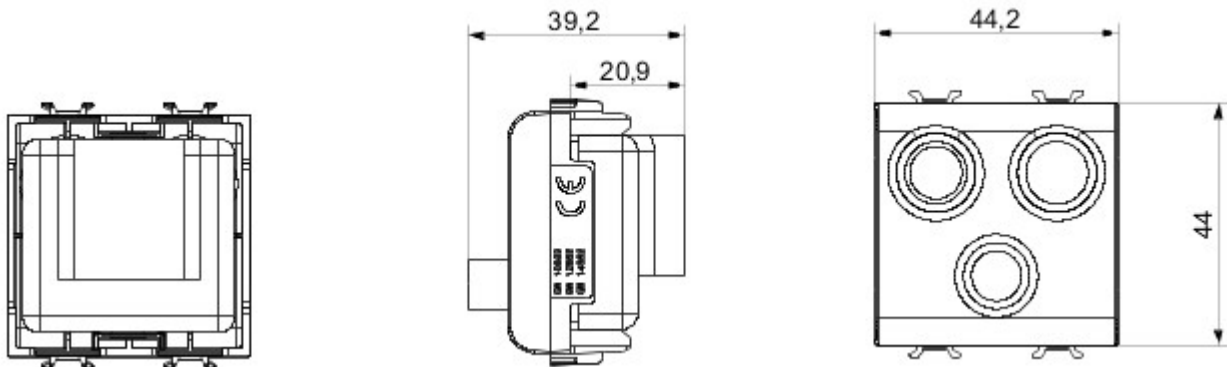

DIMENSIONAL

STANDARDS/APPROVALS

GEWISS S.p.A. Via A. Volta, 1
24069 Cenate Sotto - Bergamo - Italy
tel. +39 035 94 61 11 fax +39 035 94 69 09

www.gewiss.com
sat@gewiss.com
Last update 17/07/2024

Data, measures, designs and pictures are shown only as informative purposes, and could be changed without previous notice