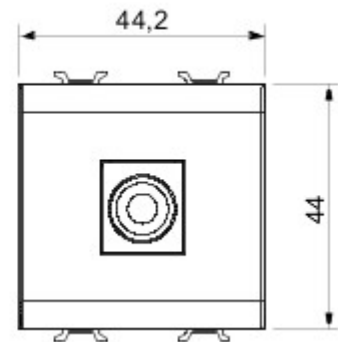

Wide range of control devices, sockets for power supply (conforming to national and international standards) signal pick-up, climate control, comfort management, technical alarm signalling and emergency lighting management. The ChoruSmart modular devices are available in five colours, glossy white, satin white, natural beige, satin black and lacquered titanium and in various sizes from 1/2, 1, 2 and 3 modules. Thanks to the mounting supports for rectangular, square and round boxes, endless combinations can be created with the ChoruSmart range of plates.

Categorie	TV/SAT-contactdoos	Omschrijving	Direct
Kleur	Satin White	Verzwakking	0 dB
Frequentie	5-2400 MHz	Plaat	Klasse A
Voor connector type	F-vrouwelijk	Standaard	IEC 61169-24
Aantal modules	2	Cable fixing	Drukbediend
Case	Plastic material body	Electrocod	0131
Materiaal	Technopolymeer		

DIMENSIONAL

STANDARDS/APPROVALS

GEWISS S.p.A. Via A. Volta, 1
24069 Cenate Sotto - Bergamo - Italy
tel. +39 035 94 61 11 fax +39 035 94 69 09

www.gewiss.com
sat@gewiss.com
Last update 17/07/2024

Data, measures, designs and pictures are shown only as informative purposes, and could be changed without previous notice