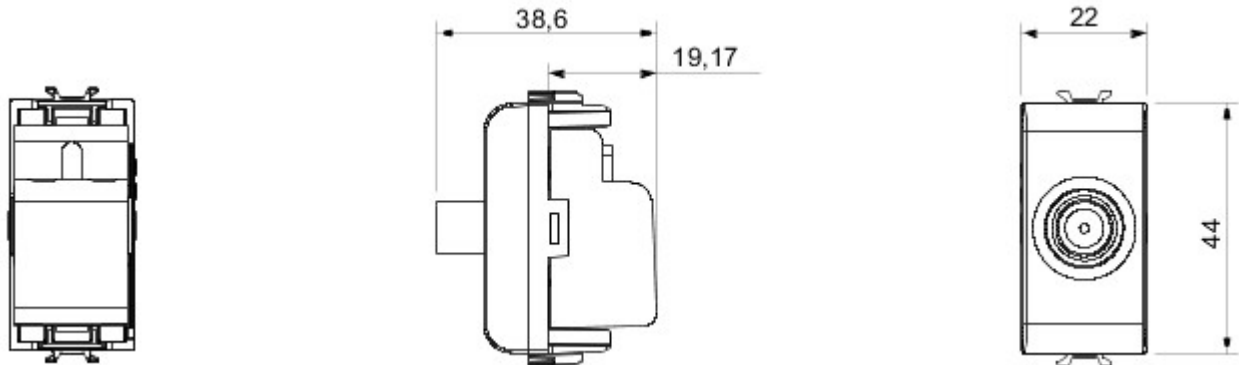

Wide range of control devices, sockets for power supply (conforming to national and international standards) signal pick-up, climate control, comfort management, technical alarm signalling and emergency lighting management. The ChoruSmart modular devices are available in five colours, glossy white, satin white, natural beige, satin black and lacquered titanium and in various sizes from 1/2, 1, 2 and 3 modules. Thanks to the mounting supports for rectangular, square and round boxes, endless combinations can be created with the ChoruSmart range of plates.

Categorie	TV/SAT-contactdoos	Omschrijving	Doorsteekstelsysteem
Kleur	Satin White	Verzwakking	10 dB
Frequentie	5-2400 MHz	Plaat	Klasse A
Voor connector type	F-vrouwelijk	Standaard	EN 60728-4; IEC 61169-24
Aantal modules	1	Cable fixing	Met schroef
Case	Pressure casting zamak metal body	Electrocod	0131
Materiaal	Technopolymeer		

### DIMENSIONAL