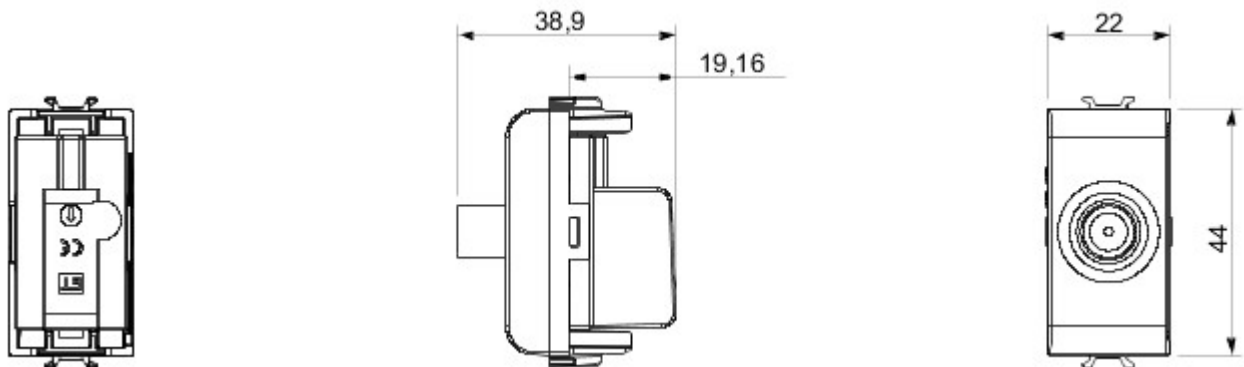

Wide range of control devices, sockets for power supply (conforming to national and international standards) signal pick-up, climate control, comfort management, technical alarm signalling and emergency lighting management. The ChoruSmart modular devices are available in five colours, glossy white, satin white, natural beige, satin black and lacquered titanium and in various sizes from 1/2, 1, 2 and 3 modules. Thanks to the mounting supports for rectangular, square and round boxes, endless combinations can be created with the ChoruSmart range of plates.

Categorie	TV/SAT-contactdoos	Omschrijving	Direct
Kleur	Satin White	Verzwakking	0 dB
Frequentie	5-2400 MHz	Plaat	Klasse A
Voor connector type	F-vrouwelijk	Standaard	EN 60728-4; IEC 61169-24
Aantal modules	1	Cable fixing	Met schroef
Case	Pressure casting zamak metal body	Electrocod	0131
Materiaal	Technopolymeer		

### DIMENSIONAL