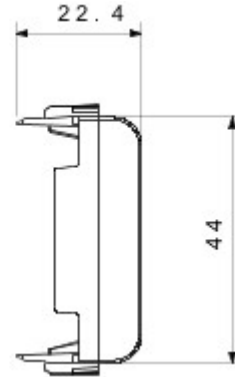

DIMENSIONAL